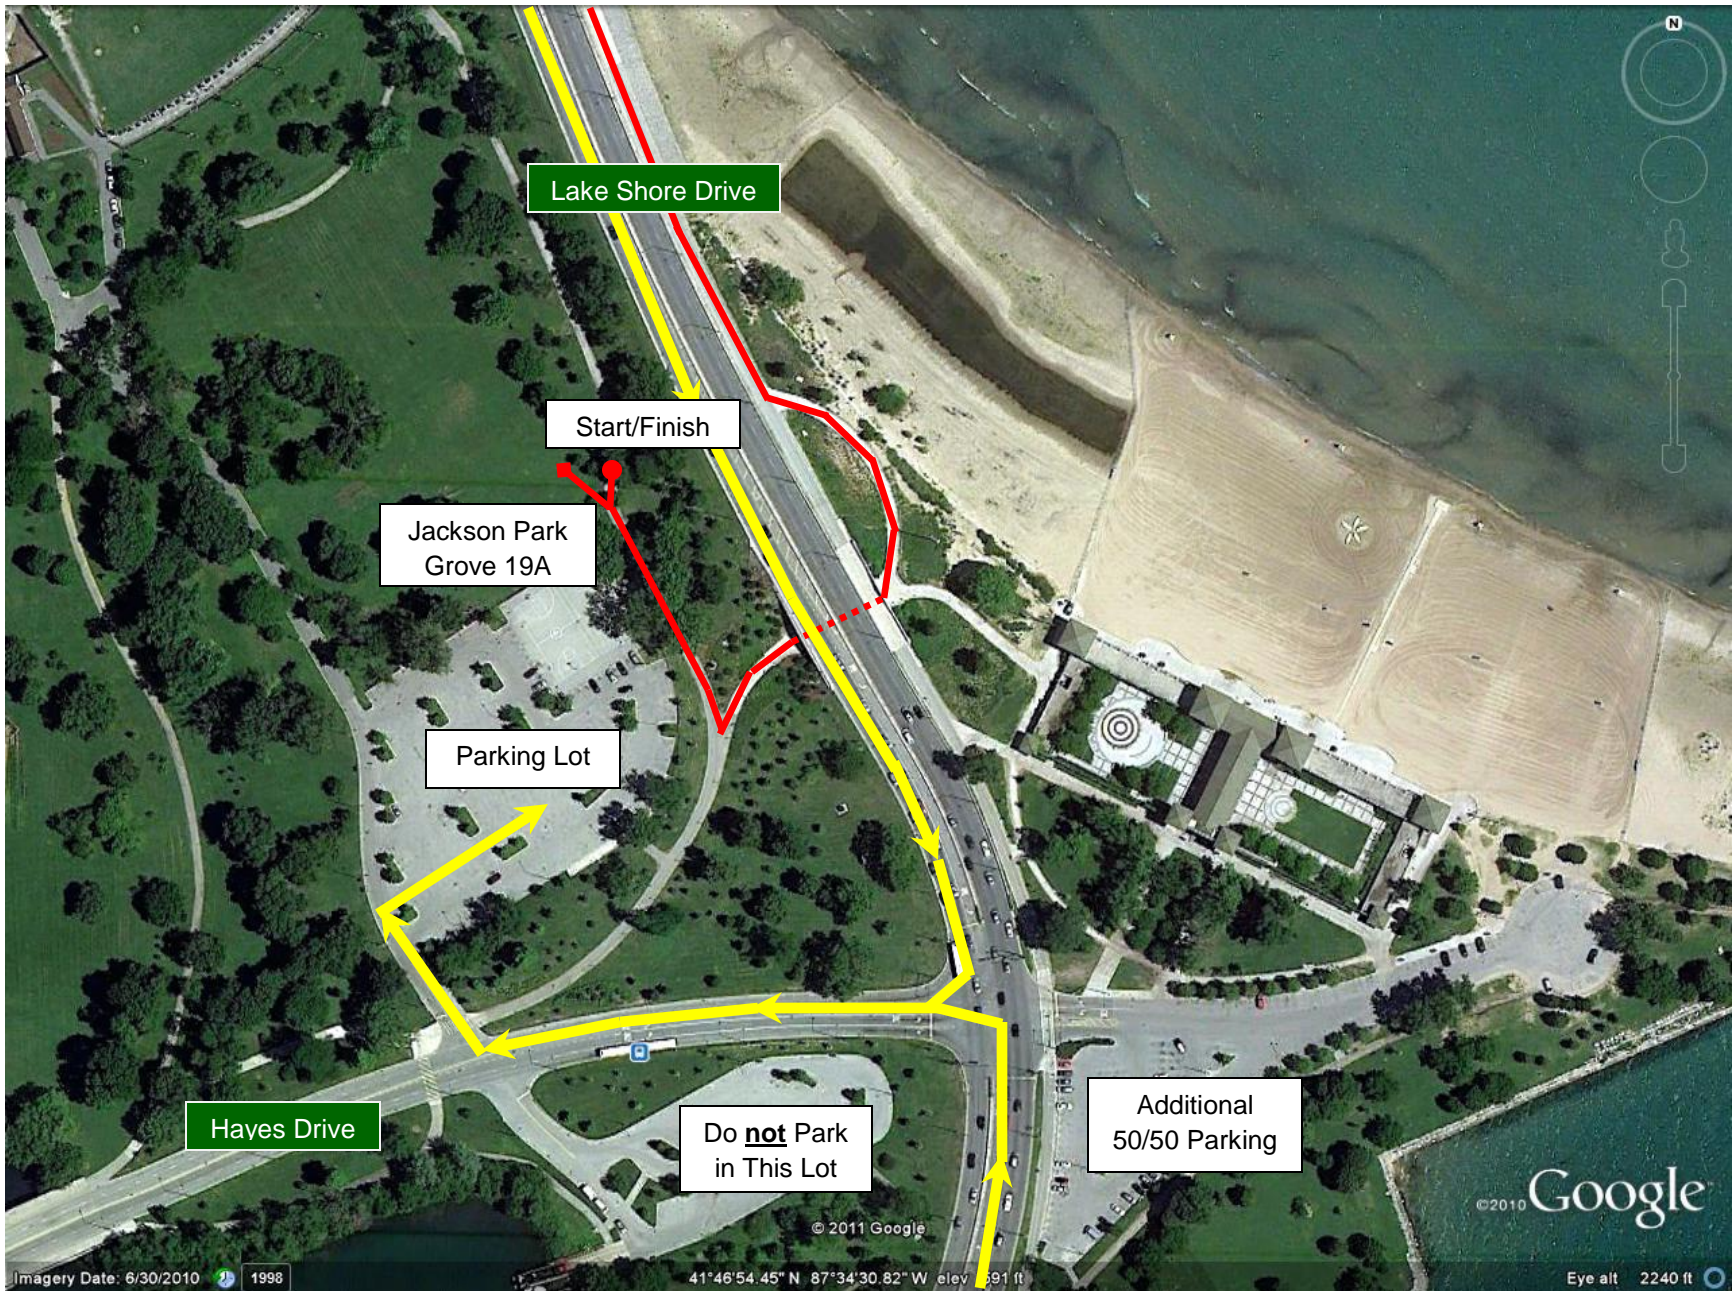

**CHICAGO LAKEFRONT 50/50 ULTRAMARATHONS
START/FINISH LOCATION – JACKSON PARK – GROVE #19A**

●—— 50/50 Race Course ➡ Driving/Parking Directions