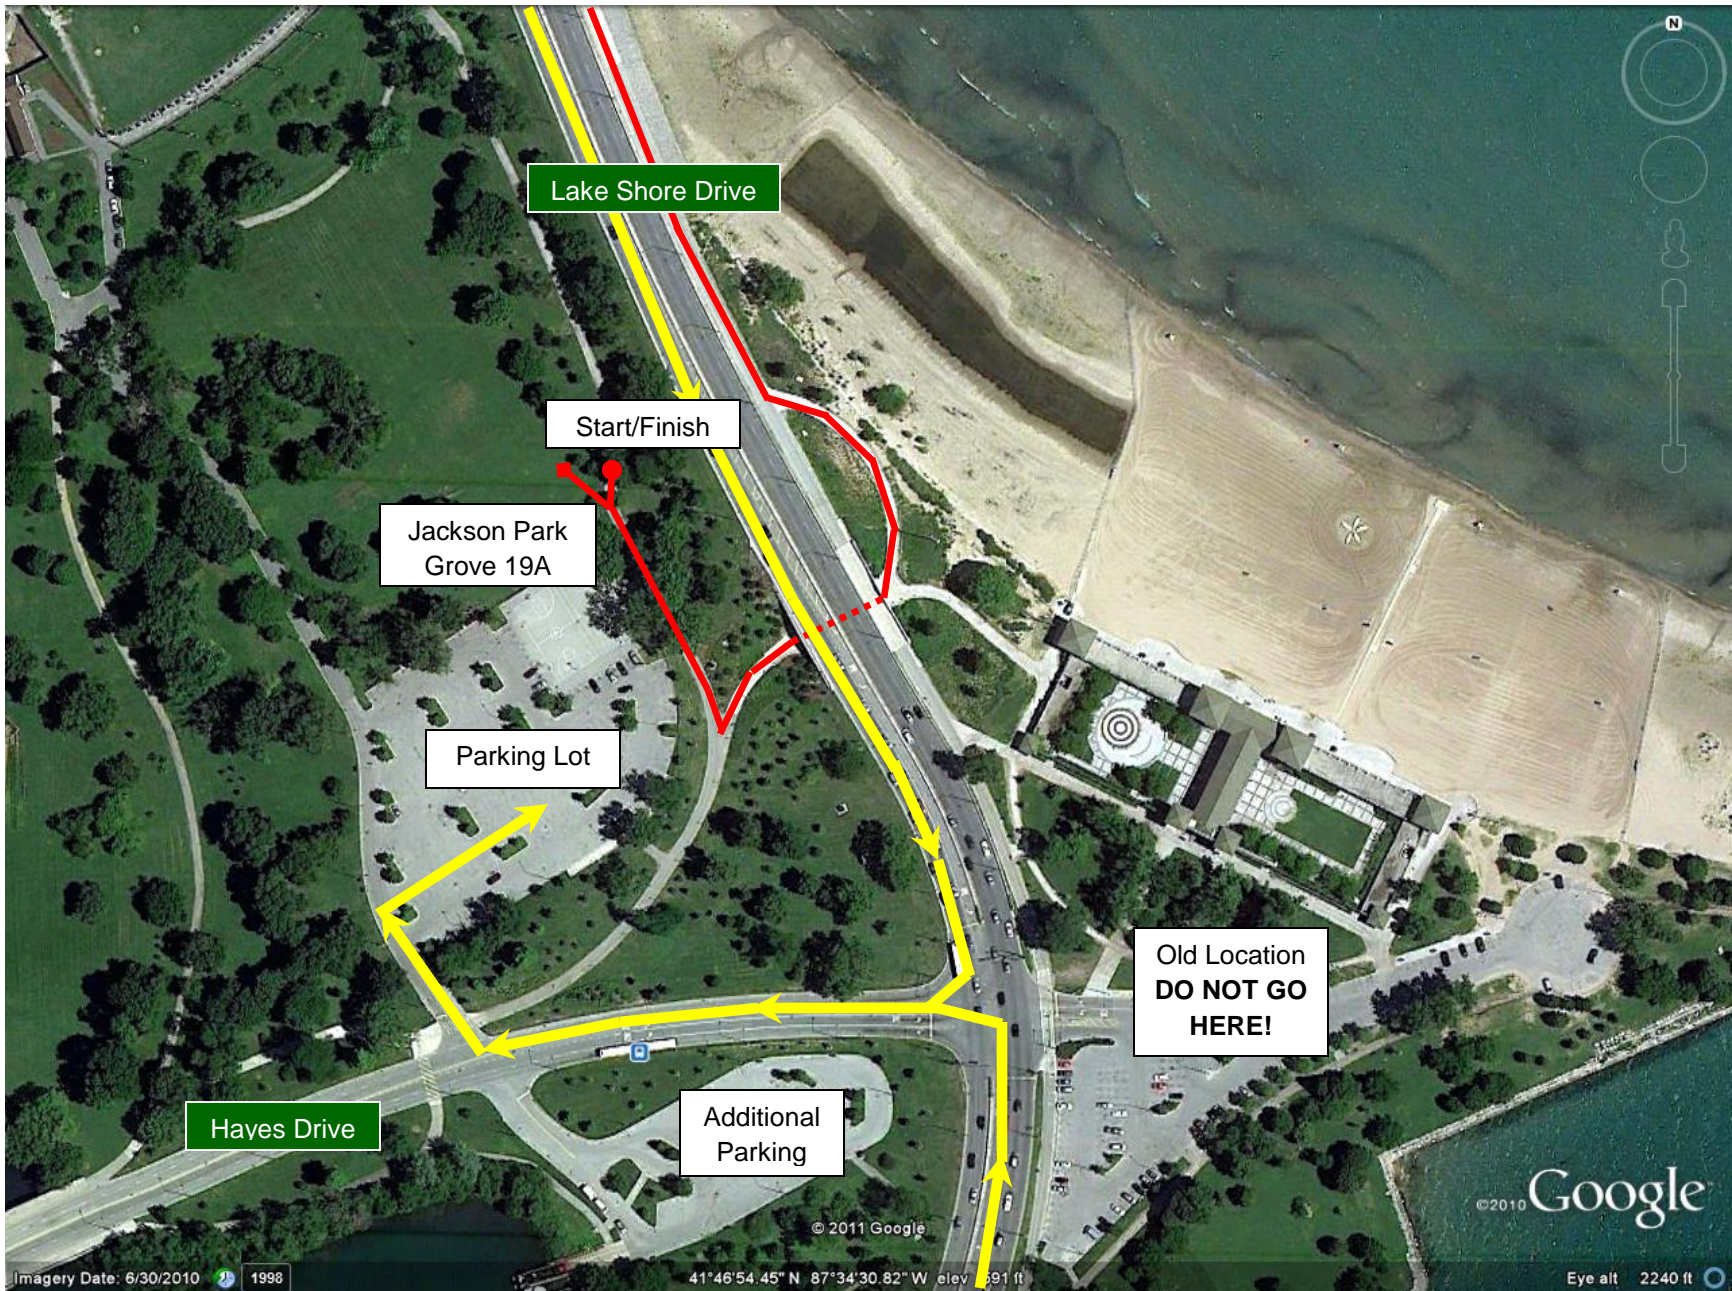

**CHICAGO LAKEFRONT 50/50 ULTRAMARATHONS
START/FINISH LOCATION – JACKSON PARK – GROVE #19A**

●—— 50/50 Race Course ➡ Driving/Parking Directions